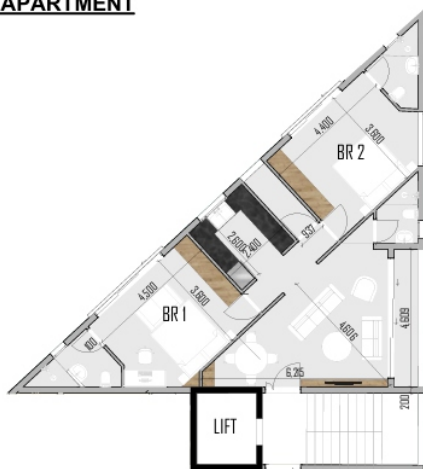

1,500 SQFT

3 BEDROOM 3D PLAN

2 BEDROOM INTERIOR

LIVING ROOM

DINNING

2 BEDROOM INTERIOR

KITCHEN

MASTER BEDROOM

2 BEDROOM FLOOR PLAN

2 BEDROOM APARTMENT

970 SQFT

2 BEDROOM 3D PLAN

MAP LOCATION

TAJMAAL
MOMBASA, KENYA

**Luxury Living in the
Heart of Tudor**

Tudor, Mombasa, Kenya