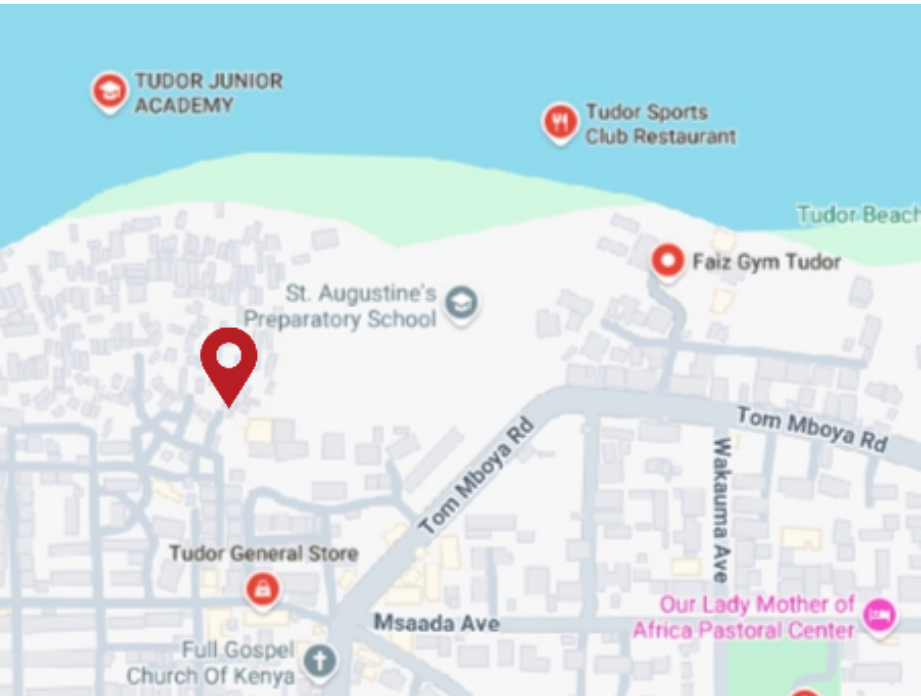

2 BEDROOM FLOOR PLAN

2 BEDROOM APARTMENT

970 SQFT

2 BEDROOM 3D PLAN

MAP LOCATION

TAJMAAL
MOMBASA, KENYA

**Luxury Living in the
Heart of Tudor**

Tudor, Mombasa, Kenya